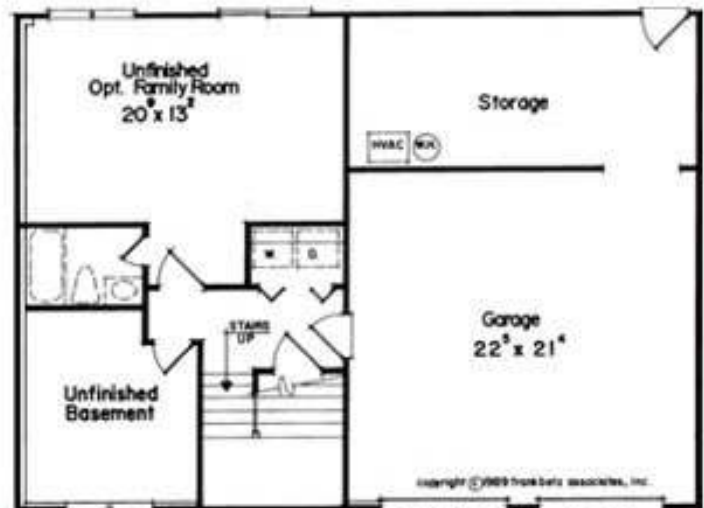

## Brooke

Charles Williams  
770.231.5687

charleswilliams@bulldawghomes.com

www.bulldawghomes.com

Bedrooms: 3  
Baths: 2  
Living Areas: 1  
Plan Type: One Story  
Elevation Materials: Brick/Siding  
Laundry: Down  
Foyer: Vaulted Ceiling

UPPER LEVEL PLAN

LOWER LEVEL PLAN