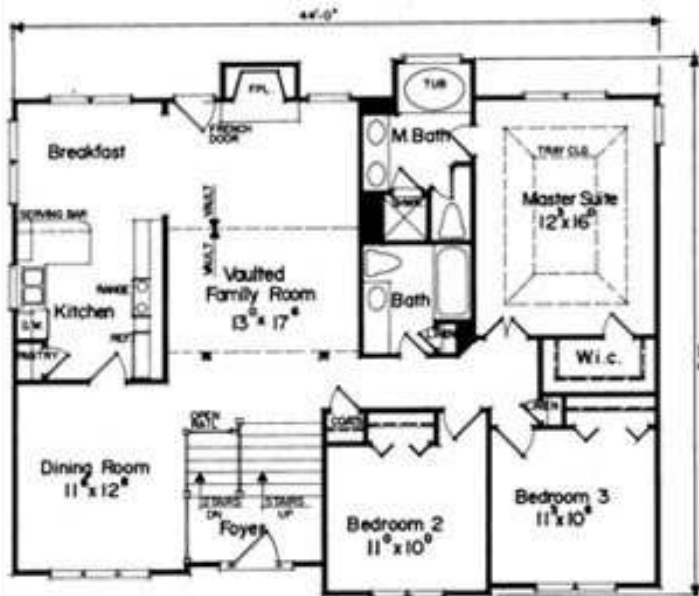

## Brooke

Charles Williams  
770.231.5687

charleswilliams@bulldawghomes.com

www.bulldawghomes.com

Bedrooms: 3  
Baths: 2  
Living Areas: 1  
Plan Type: One Story  
Elevation Materials: Brick/Siding  
Laundry: Down  
Foyer: Vaulted Ceiling

UPPER LEVEL PLAN

LOWER LEVEL PLAN