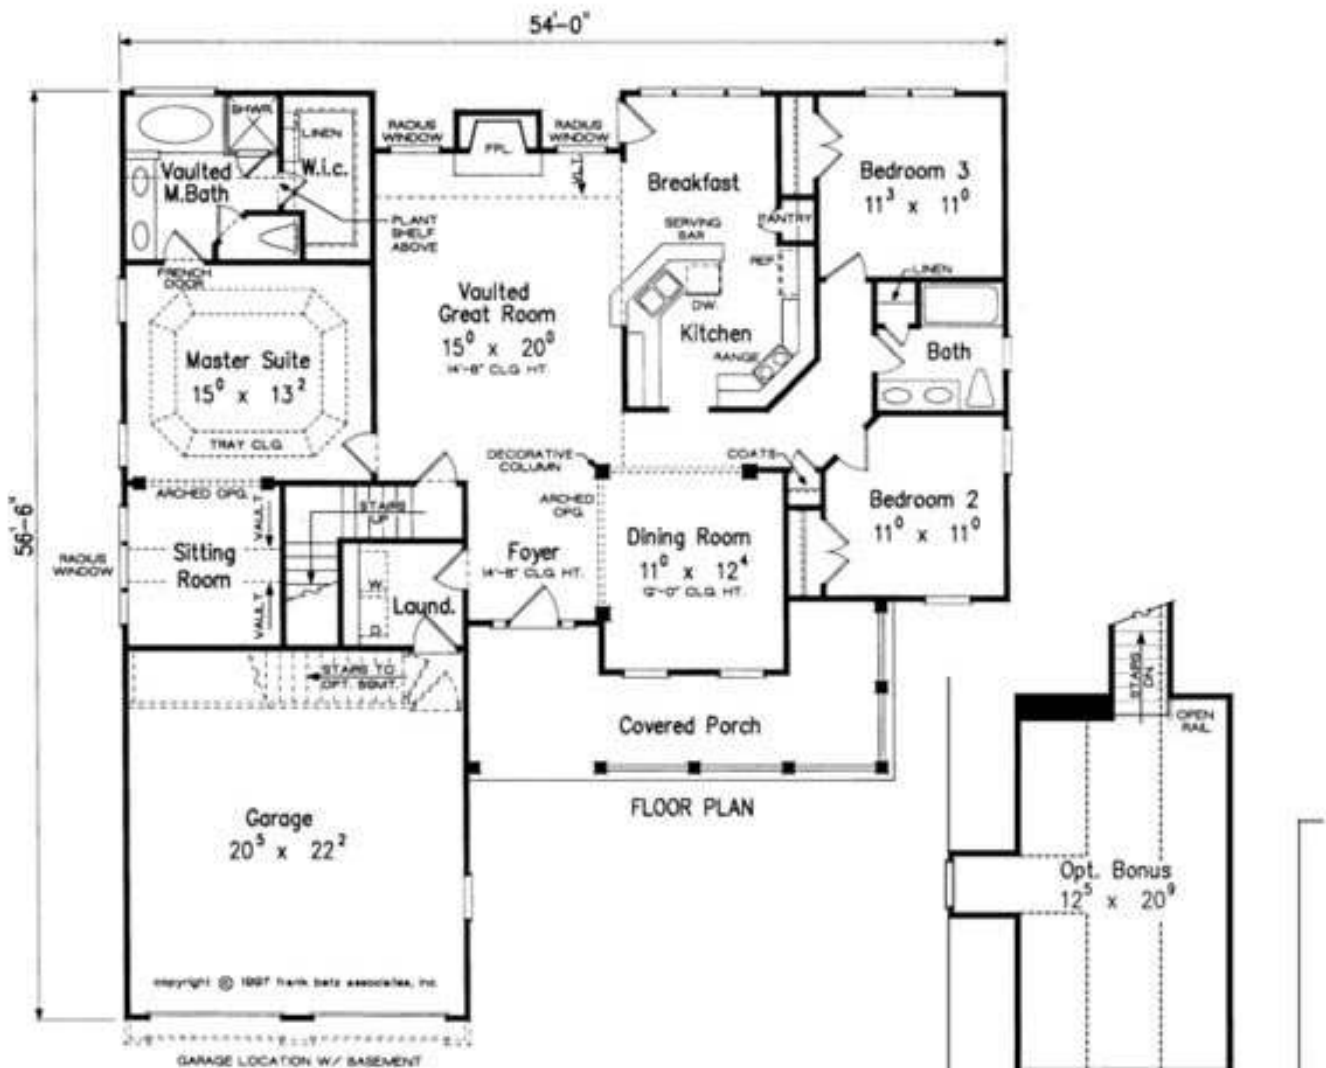

Greenridge Estates

Lauren

Charles Williams
770.231.5687

charleswilliams@bulldawghomes.com
www.bulldawghomes.com

Bedrooms: 3
Baths: 2
Living Areas: 1
Plan Type: One Story
Elevation Materials: Brick/Siding
Laundry: Down
Foyer: Vaulted Ceiling

OPTIONAL SECOND FLOOR PLAN